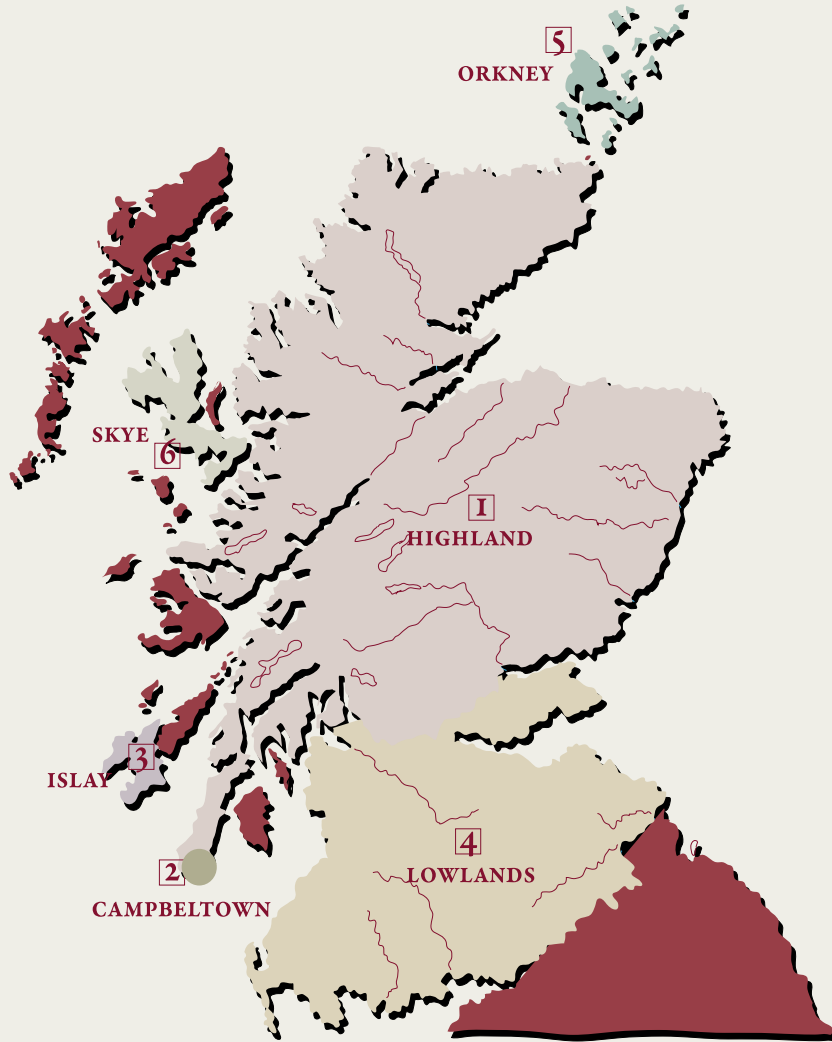

SCOTTISH MALT WHISKIES

IDEAL
cocktail & bar

HIGHLAND (1)

ABERLOUR	43%
BALVENIE	40%
BALVENIE	40%
BALVENIE	40%
CRAGGANMORE	40%
DALMORE	40%
DALWHINE	43%
GLENBURGIE	40%
GLENDEVERON	40%
GLENDEVERON	43%
GLENDRONACH	43%
GLENFARCLAS	40%
GLENFIDDICH	40%
GLENFIDDICH	43%
GLEN GOYNE	43%
GLEN GRANT	43%
GLENLIVET	43%
GLENMORANGIE	40%
GLENMORANGIE	43%
GLENMORANGIE VINTAGE	43%

GLENMORANGIE	<i>Acabado en barrica de Madeira.</i>
GLENMORANGIE	<i>Acabado en barrica de Oporto.</i>
GLENMORANGIE	<i>Acabado en barrica de Jerez.</i>
GLEN ORD	40%
GLENROTHES	43%
ISLE OF JURA	40%
JHONNIE WALKER	43%
JUSTERINE AND BROOKS	43%
KNOCKANDO	43%
LISMORE	40%
MACALLAN	40%
MICHEL COUVREUR	43%
MICHEL COUVREUR	43%
OBAN	43%
QP LAND	40%
SINGLETON	43%
TAMDHU	40%
TOMATIN	43%
TOMINTOUL	43%

THE MALT WHISKY AREAS OF SCOTLAND

- HIGHLAND
- ISLAY
- ORKNEY
- CAMPBELTOWN
- LOWLANDS
- SKYE

CAMPBELTOWN (2)

SPRINGBANK	46%
SPRINGBANK	46%

ISLAY MALT (3)

ARDBEG	40%
ARDBEG	43%
BOWMORE	40%
BOWMORE	43%
BUNNAHABHAIN	43%
CAOL ILA	40%
LAGAVULIN	43%
LAPHROAIG	43%